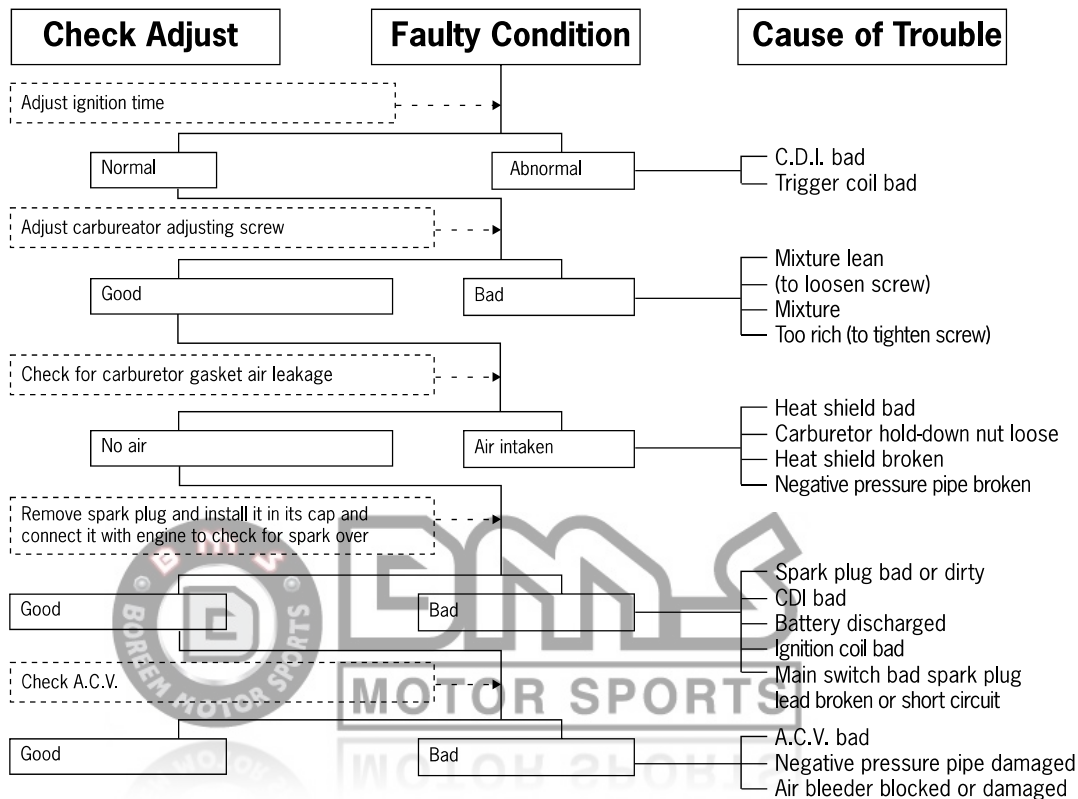

1. General Information

Trouble Shooting Guide Starter Failure or Hard Starting

1. General Information

Trouble Shooting Guide (under speed, no power)

1. General Information

Trouble Shooting Guide (under speed, no power)

1. General Information

Trouble Shooting Guide (high speed)

1. General Information

Trouble Shooting Guide-Improper Battery Charging (Battery overdischarge or overcharge)

1. General Information

Trouble Shooting Guide (no spark)