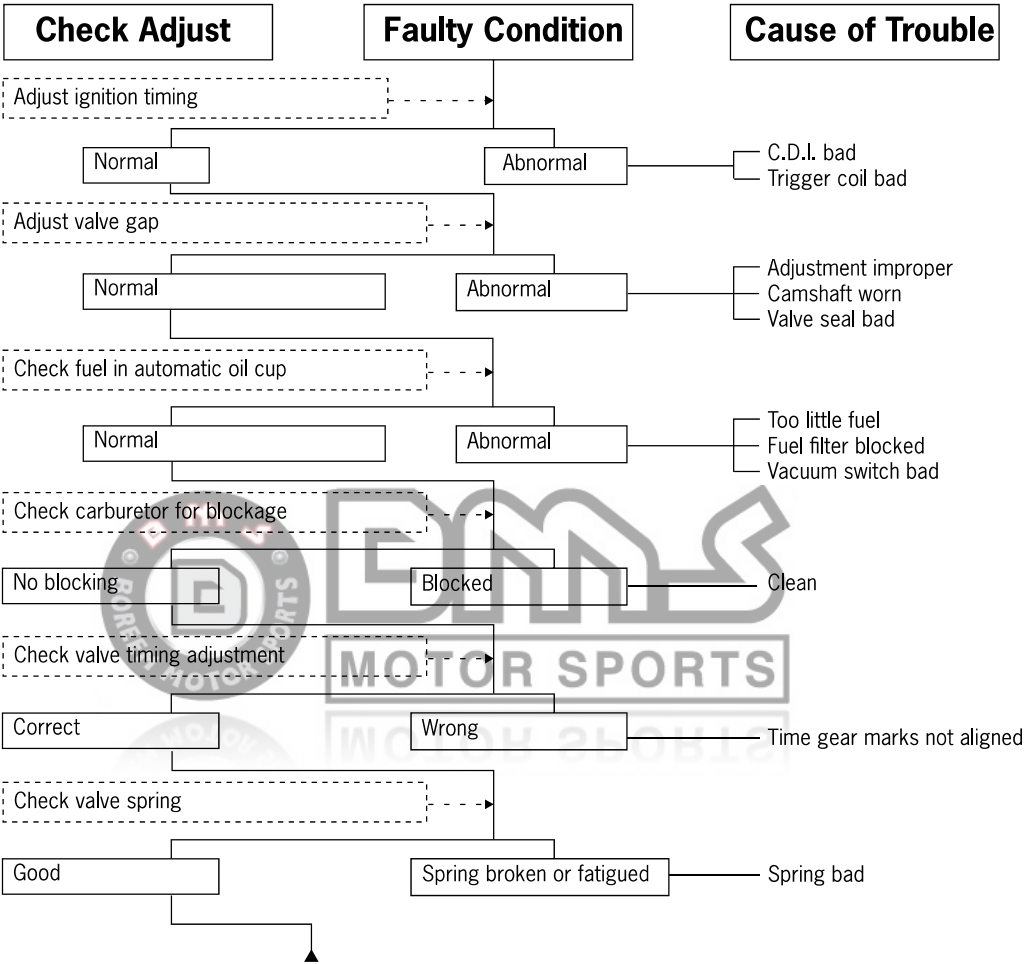

1. General Information

Trouble Shooting Guide Starter Failure or Hard Starting

1. General Information

Trouble Shooting Guide (under speed, no power)

1. General Information

Trouble Shooting Guide (under speed, no power)

1. General Information

Trouble Shooting Guide (high speed)

1. General Information

Trouble Shooting Guide-Improper Battery Charging (Battery overdischarge or overcharge)

1. General Information

Trouble Shooting Guide (no spark)