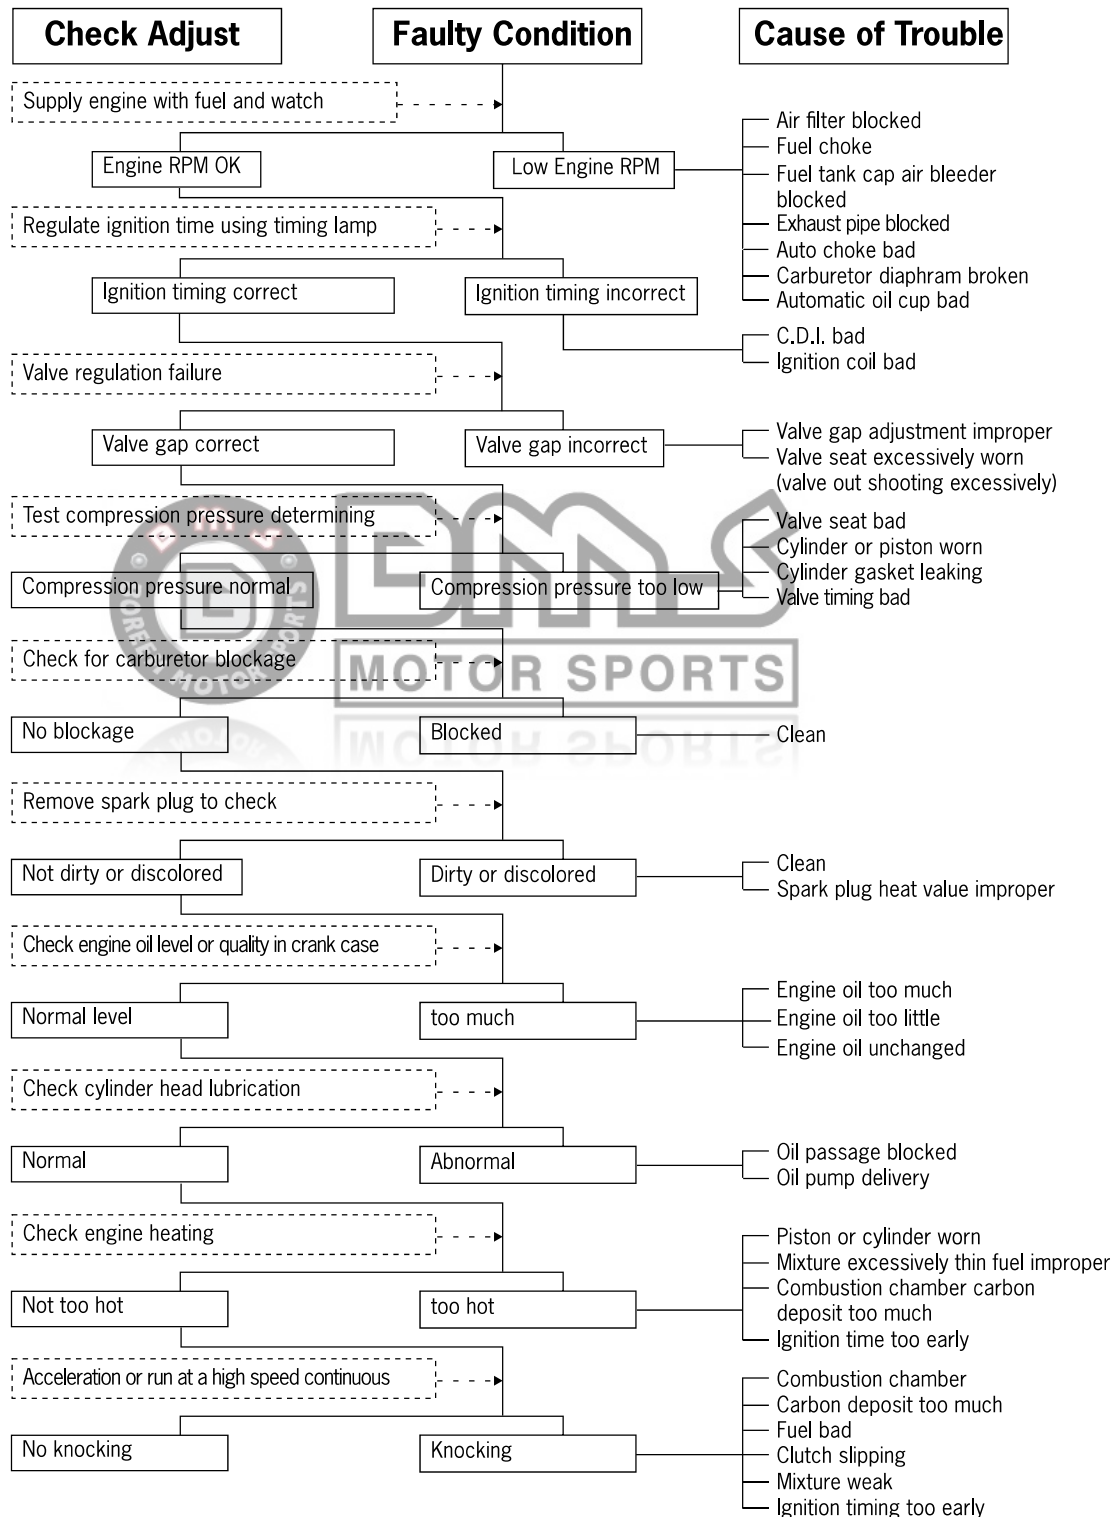

1. General Information

Trouble Shooting Guide Starter Failure or Hard Starting

1. General Information

Trouble Shooting Guide (under speed, no power)

1. General Information

Trouble Shooting Guide (under speed, no power)

1. General Information

Trouble Shooting Guide (high speed)

1. General Information

Trouble Shooting Guide-Improper Battery Charging (Battery overdischarge or overcharge)

1. General Information

Trouble Shooting Guide (no spark)