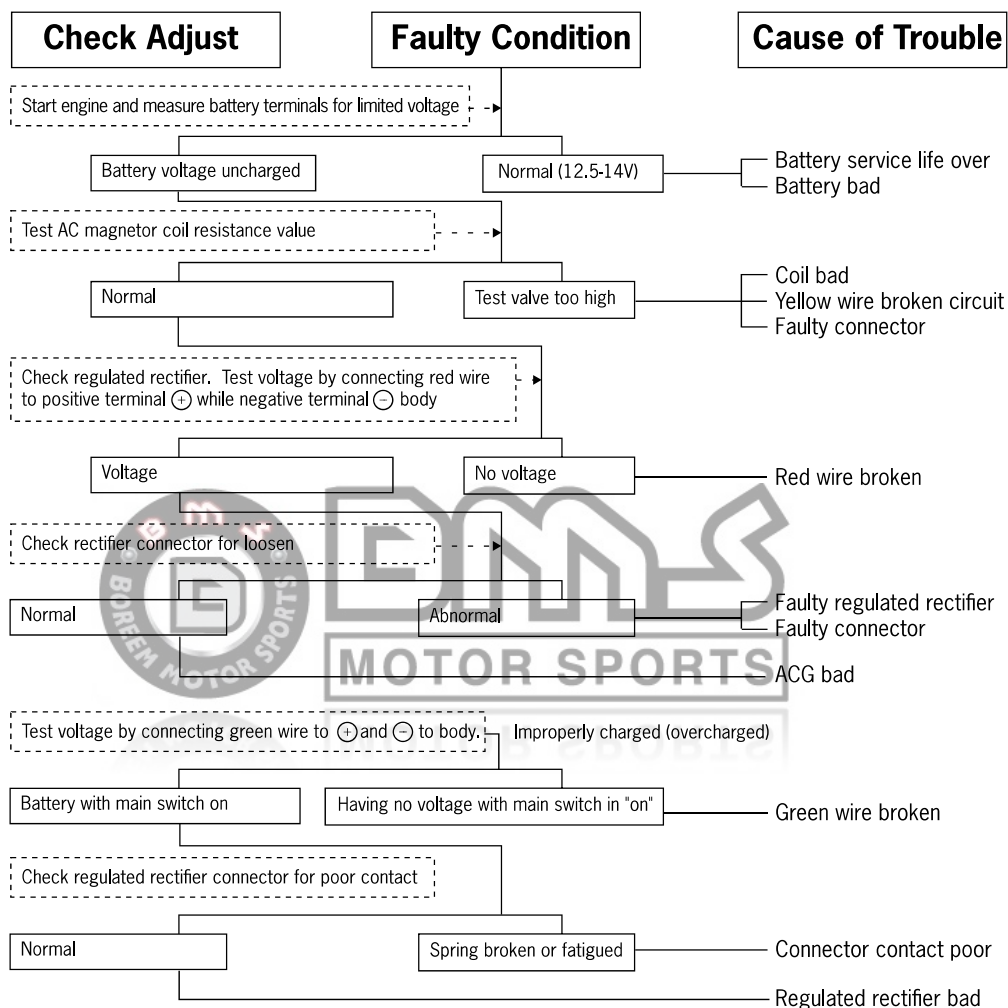

1. General Information

Trouble Shooting Guide Starter Failure or Hard Starting

1. General Information

Trouble Shooting Guide (under speed, no power)

1. General Information

Trouble Shooting Guide (under speed, no power)

1. General Information

Trouble Shooting Guide (high speed)

1. General Information

Trouble Shooting Guide-Improper Battery Charging (Battery overdischarge or overcharge)

1. General Information

Trouble Shooting Guide (no spark)