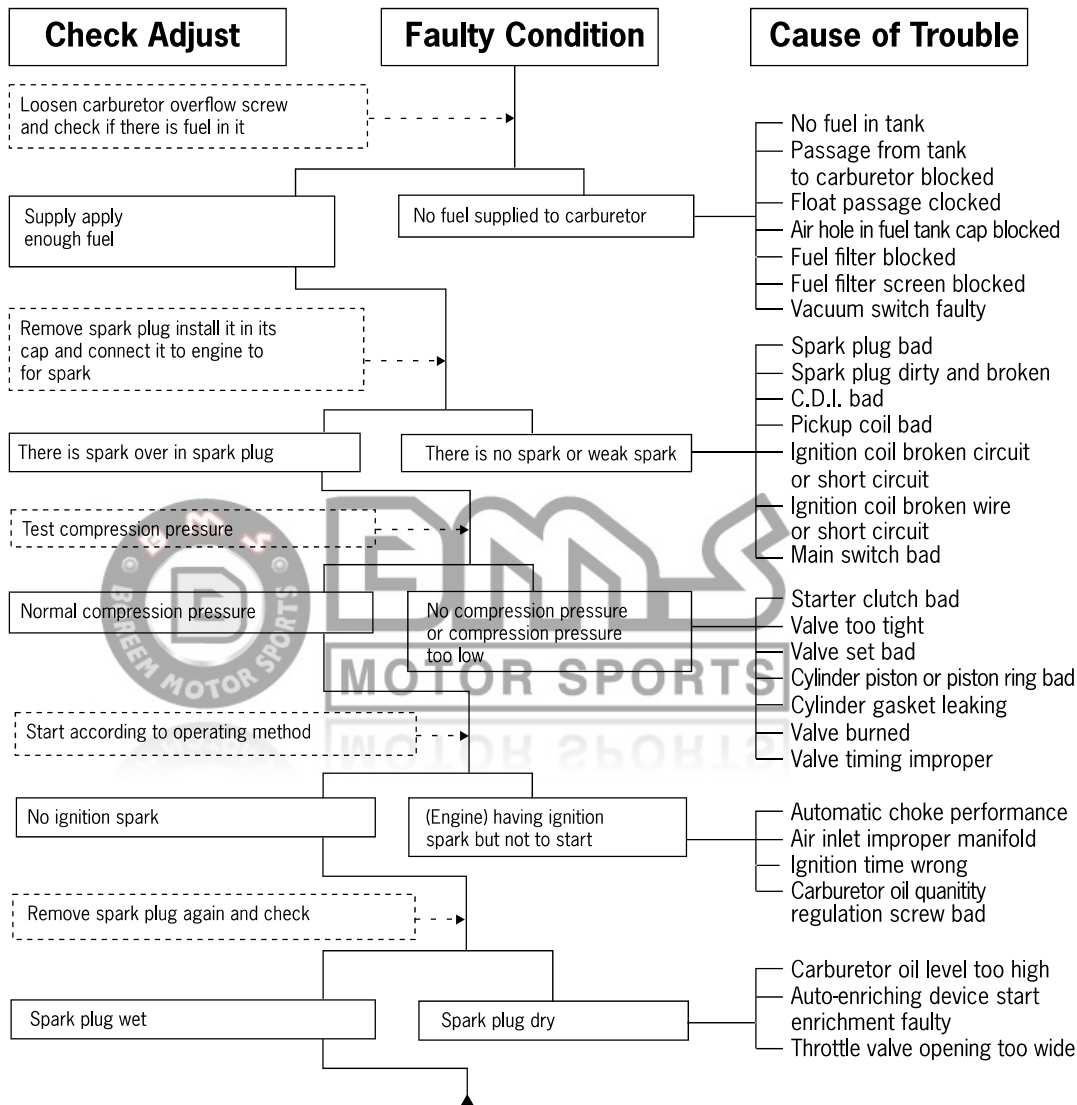

1. General Information

Trouble Shooting Guide Starter Failure or Hard Starting

1. General Information

Trouble Shooting Guide (under speed, no power)

1. General Information

Trouble Shooting Guide (under speed, no power)

1. General Information

Trouble Shooting Guide (high speed)

1. General Information

Trouble Shooting Guide-Improper Battery Charging (Battery overdischarge or overcharge)

1. General Information

Trouble Shooting Guide (no spark)