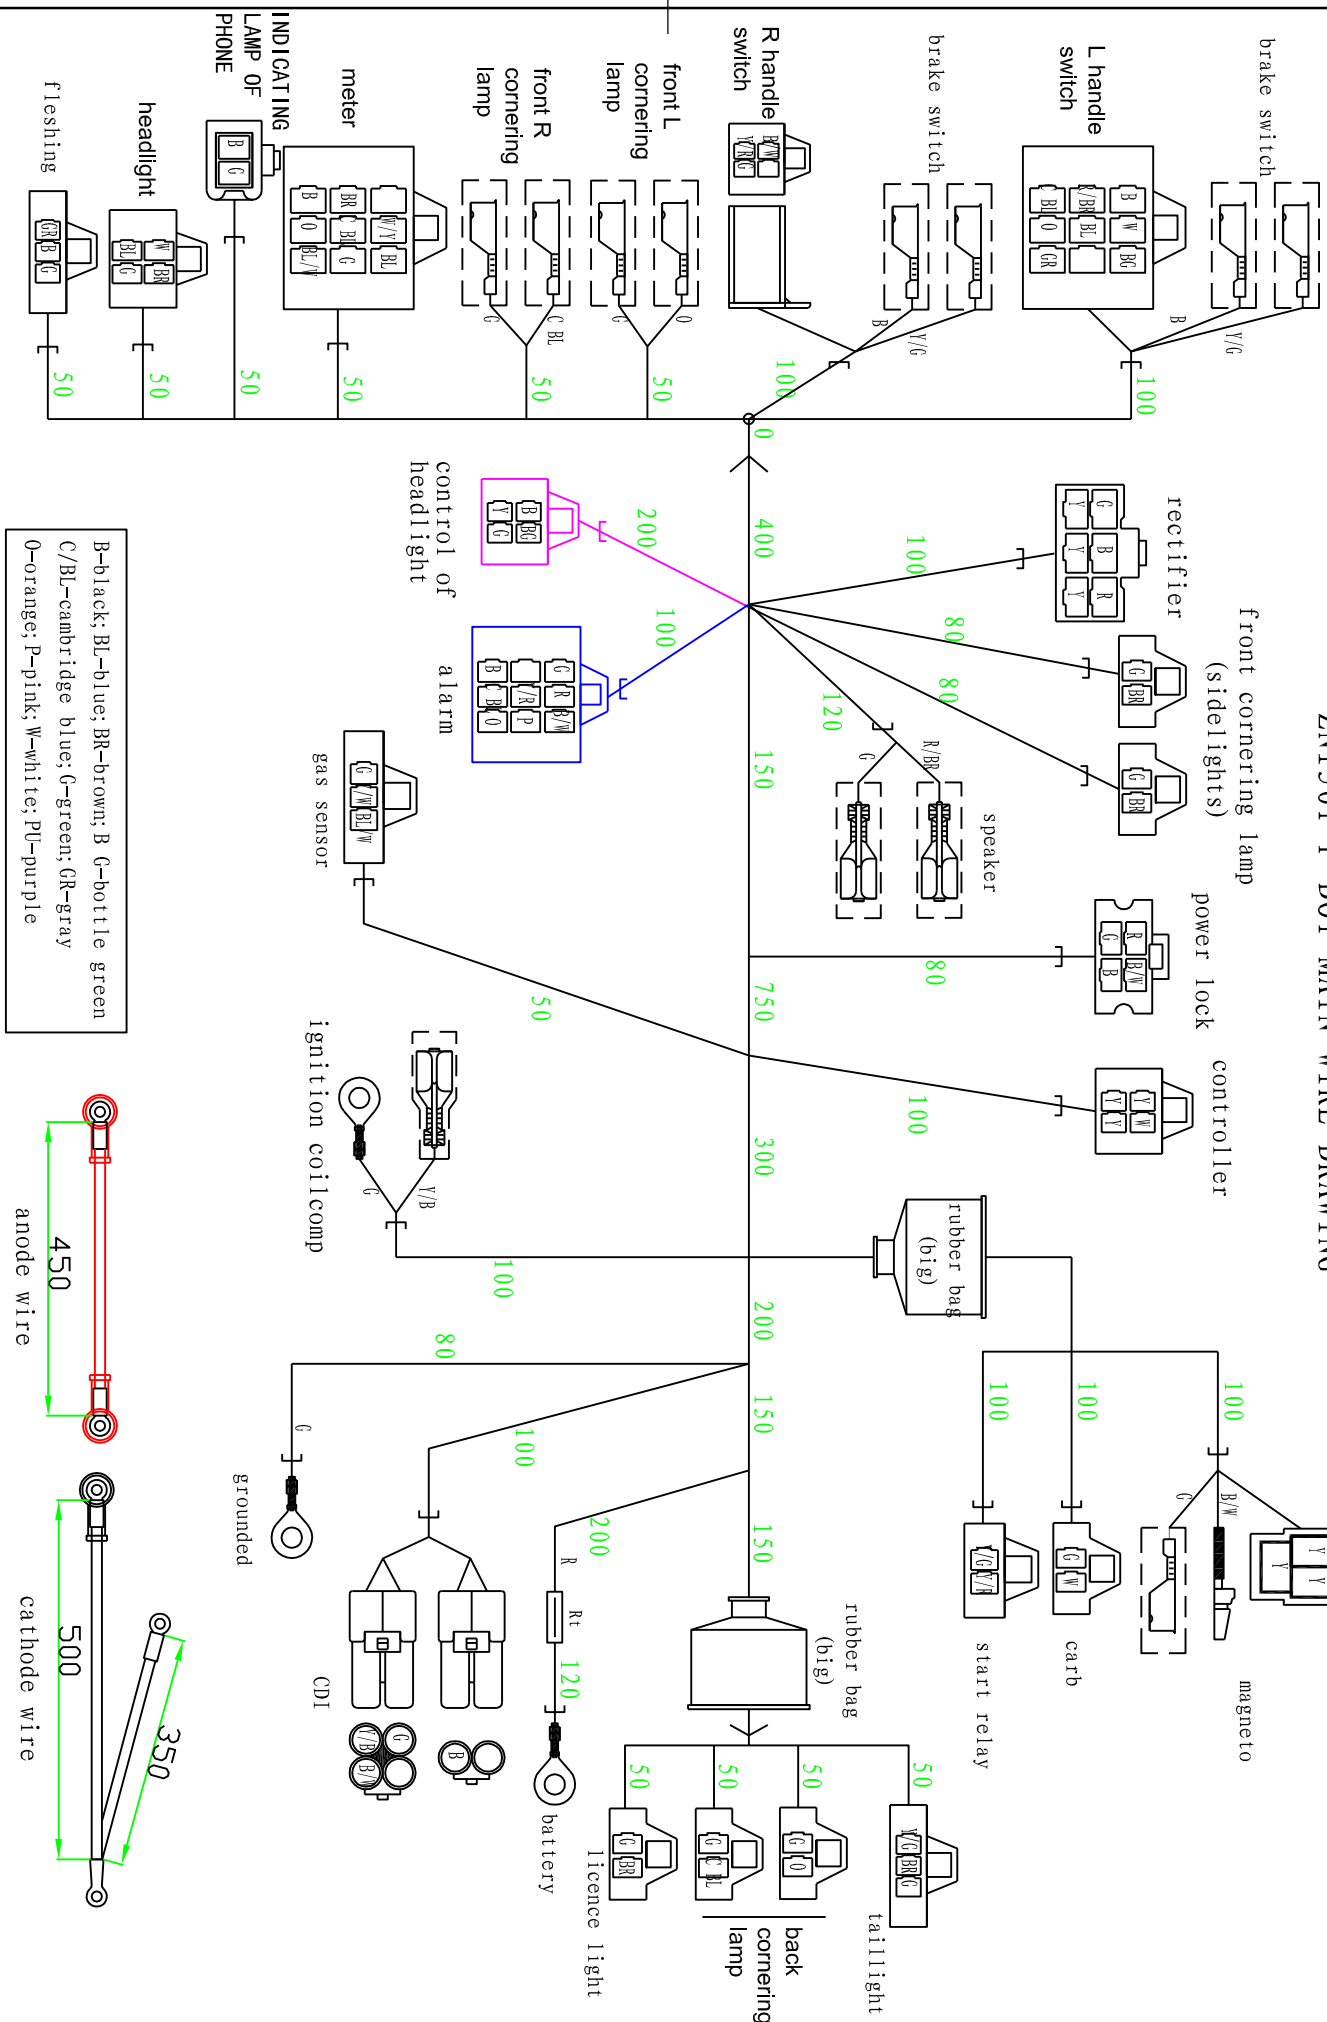

ZN150T-F DOT MAIN WIRE DRAWING

B-black; BL-blue; BR-brown; B G-bottle green
 C/BL-cambridge blue; G-green; GR-gray
 O-orange; P-pink; W-white; PU-purple